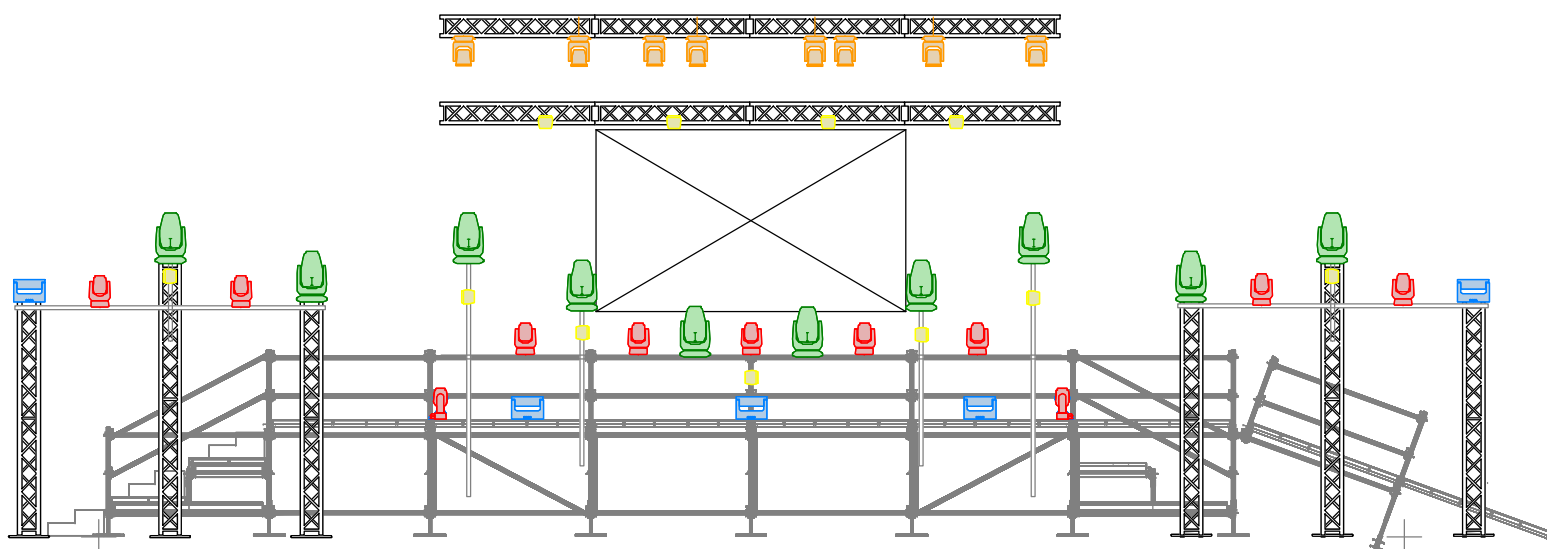

Front View

Top View

Front Truss

Roadburn 2024 - the Engine Room

Roadburn 2024			
Lighting Design:	Perijn Klein Tuinte	Venue:	Koepelhal - Engine Room
Assistant:		Printed:	01/29/2024
File:	2024 roadburn engineroom v1.2	Client:	

Symbol	Name	Count
	Maverick MK1 Spot	10
	Color Strike M	9
	Spikie	13
	Strike P38	11
	Rogue Outcast 1 BeamWash	8