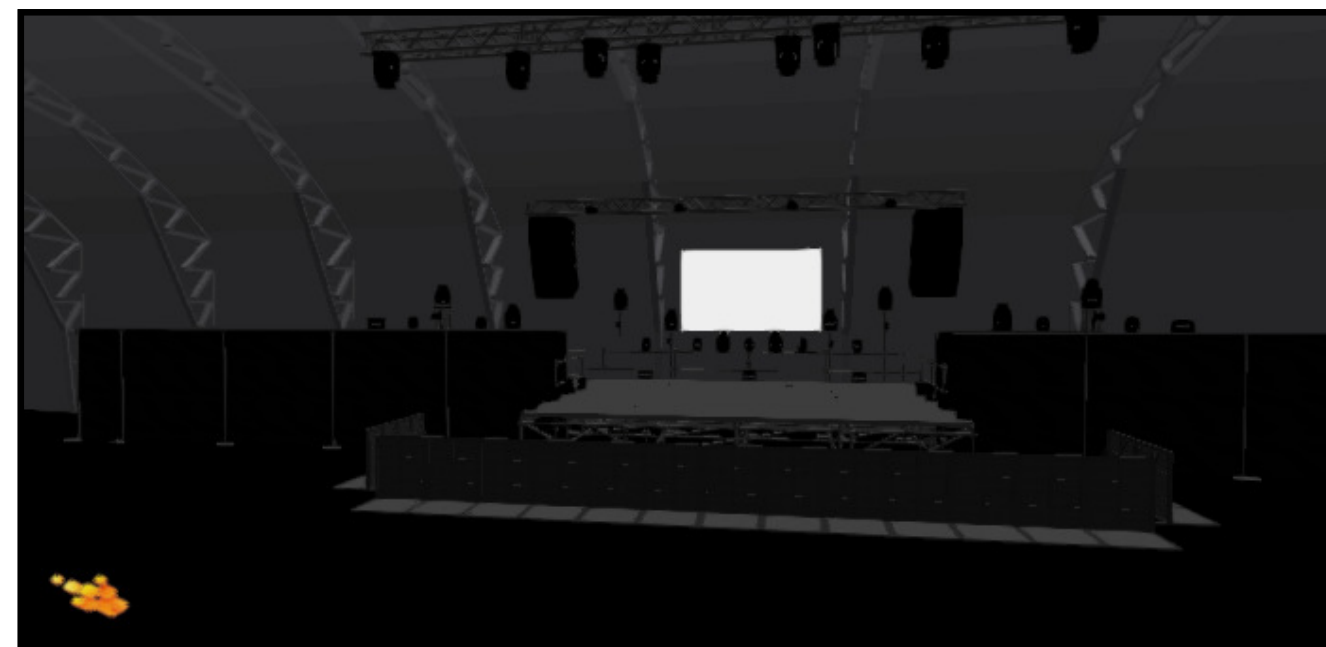

Front View

Top View

Front Truss

Roadburn 2024 - the Engine Room

Roadburn 2024			
Lighting Design:	Perijn Klein Tuinte	Venue:	Koepelhal - Engine Room
Assistant:		Printed:	01/29/2024
File:	2024 roadburn engineroom v1.2	Client:	

Symbol	Name	Count
	Maverick MK1 Spot	10
	Color Strike M	9
	Spikie	13
	Strike P38	11
	Rogue Outcast 1 BeamWash	8