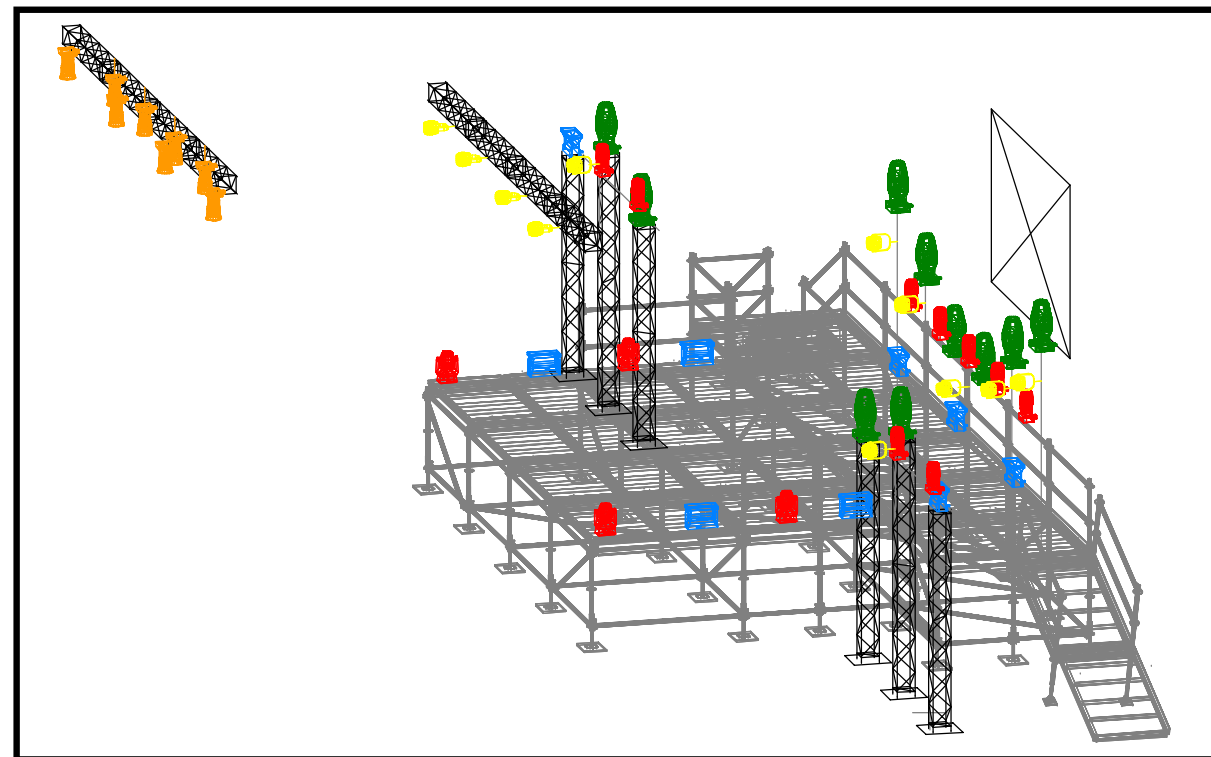

Front View

Top View

Front Truss

Roadburn 2024 - the Engine Room

Roadburn 2024			
Lighting Design:	Perijn Klein Tuinte	Venue:	Koepelhal - Engine Room
Assistant:		Printed:	01/29/2024
File:	2024 roadburn engineroom v1.2	Client:	

Symbol	Name	Count
	Maverick MK1 Spot	10
	Color Strike M	9
	Spikie	13
	Strike P38	11
	Rogue Outcast 1 BeamWash	8