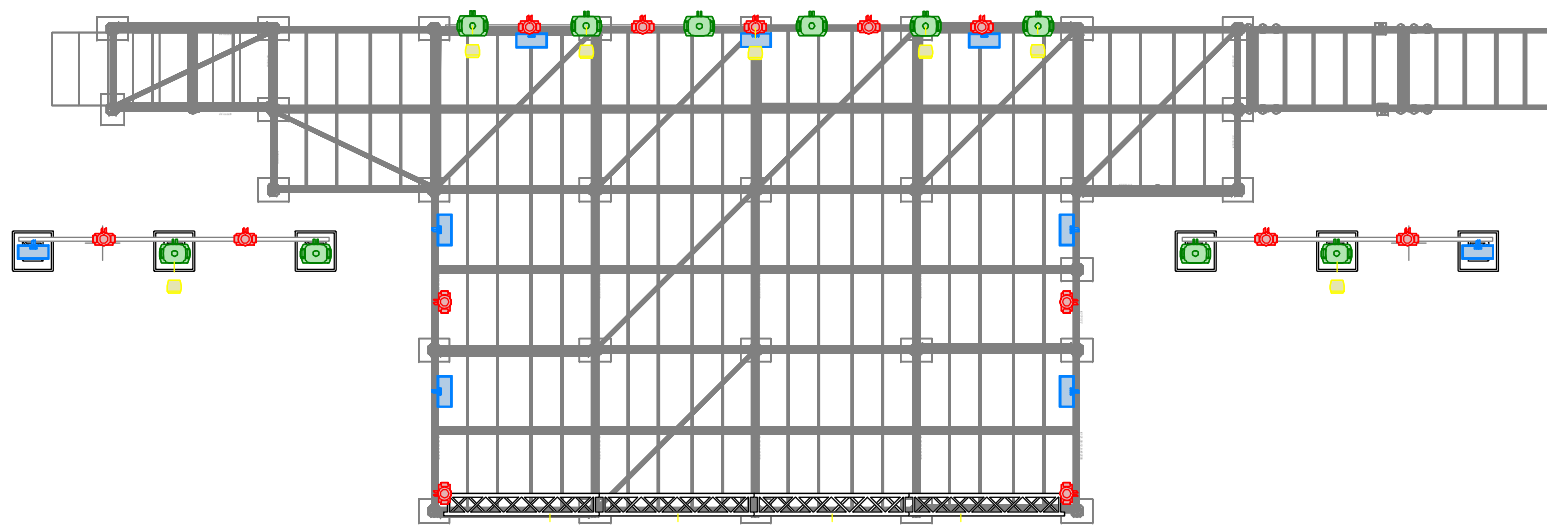

Front View

Top View

Front Truss

Roadburn 2024 - the Engine Room

Roadburn 2024			
Lighting Design:	Perijn Klein Tuinte	Venue:	Koepelhal - Engine Room
Assistant:		Printed:	01/29/2024
File:	2024 roadburn engineroom v1.2	Client:	

Symbol	Name	Count
	Maverick MK1 Spot	10
	Color Strike M	9
	Spikie	13
	Strike P38	11
	Rogue Outcast 1 BeamWash	8