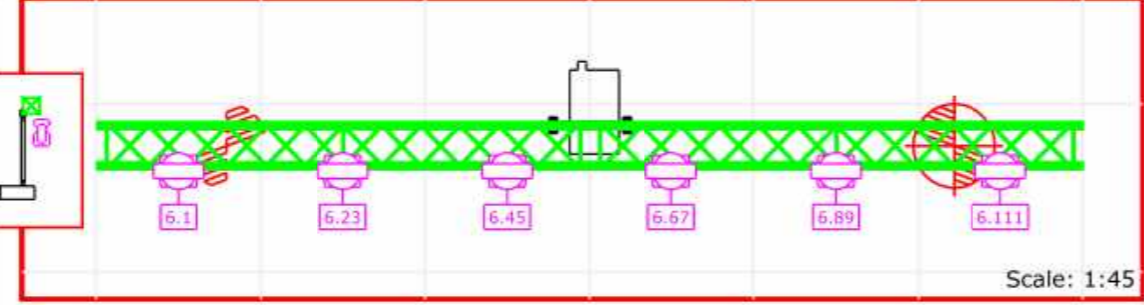

- Color Strike M (25)
- Moving Head Wash:
  18 x Rogue R2X Wash
- Conventional:
  3 x 8 Par 64 ACL
- Moving Head Wash:
  15 x Maverick MK2 Wash
- Moving Head Spot:
  13 x Maverick MK2 Spot
- Moving LED Batten:
  4 x Robin Tetra2
- Static LED Wash:
  6 x COLORado Panel Q40

Control:
1 x MA Lighting GrandMA 3 Full Size
- 20480 parameters
1 x Luminex GigaCore 14R Fiber Switch
3 x ELC Lighting dmxLAN Node GBx 8
- all lighting controlled by sACN

Atmosphere:
2 x MDG AtMe
2 x HazeBase High Power

IP-adresses:

house console:	192.168.021.011	
touring console:	192.168.021.xxx	
submask:	255.255.255.000	
xLAN Node8	201:	192.168.021.201 Stage 1
	202:	192.168.021.202 Stage 2
	203:	192.168.021.203 Stage 3
	251:	192.168.021.251 FoH

Project	Roadburn 2023	Project location	Koepelhal, Spoorzone, Tilburg
Drawing version	20230330	Drawing author	DutchGuy Design / Erik Steijvers
		Project date	2023-04-20/21/22/23