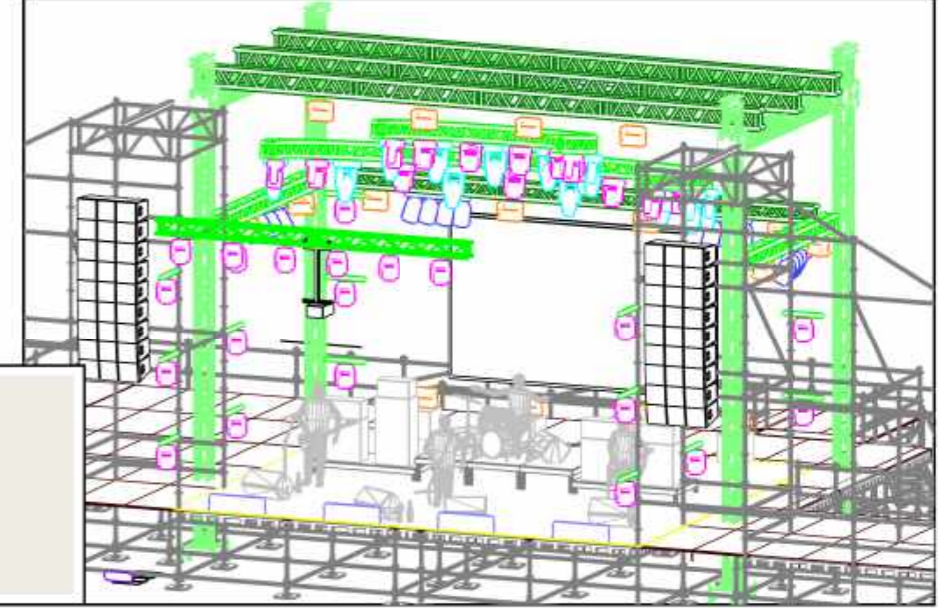

Scale: 1:45