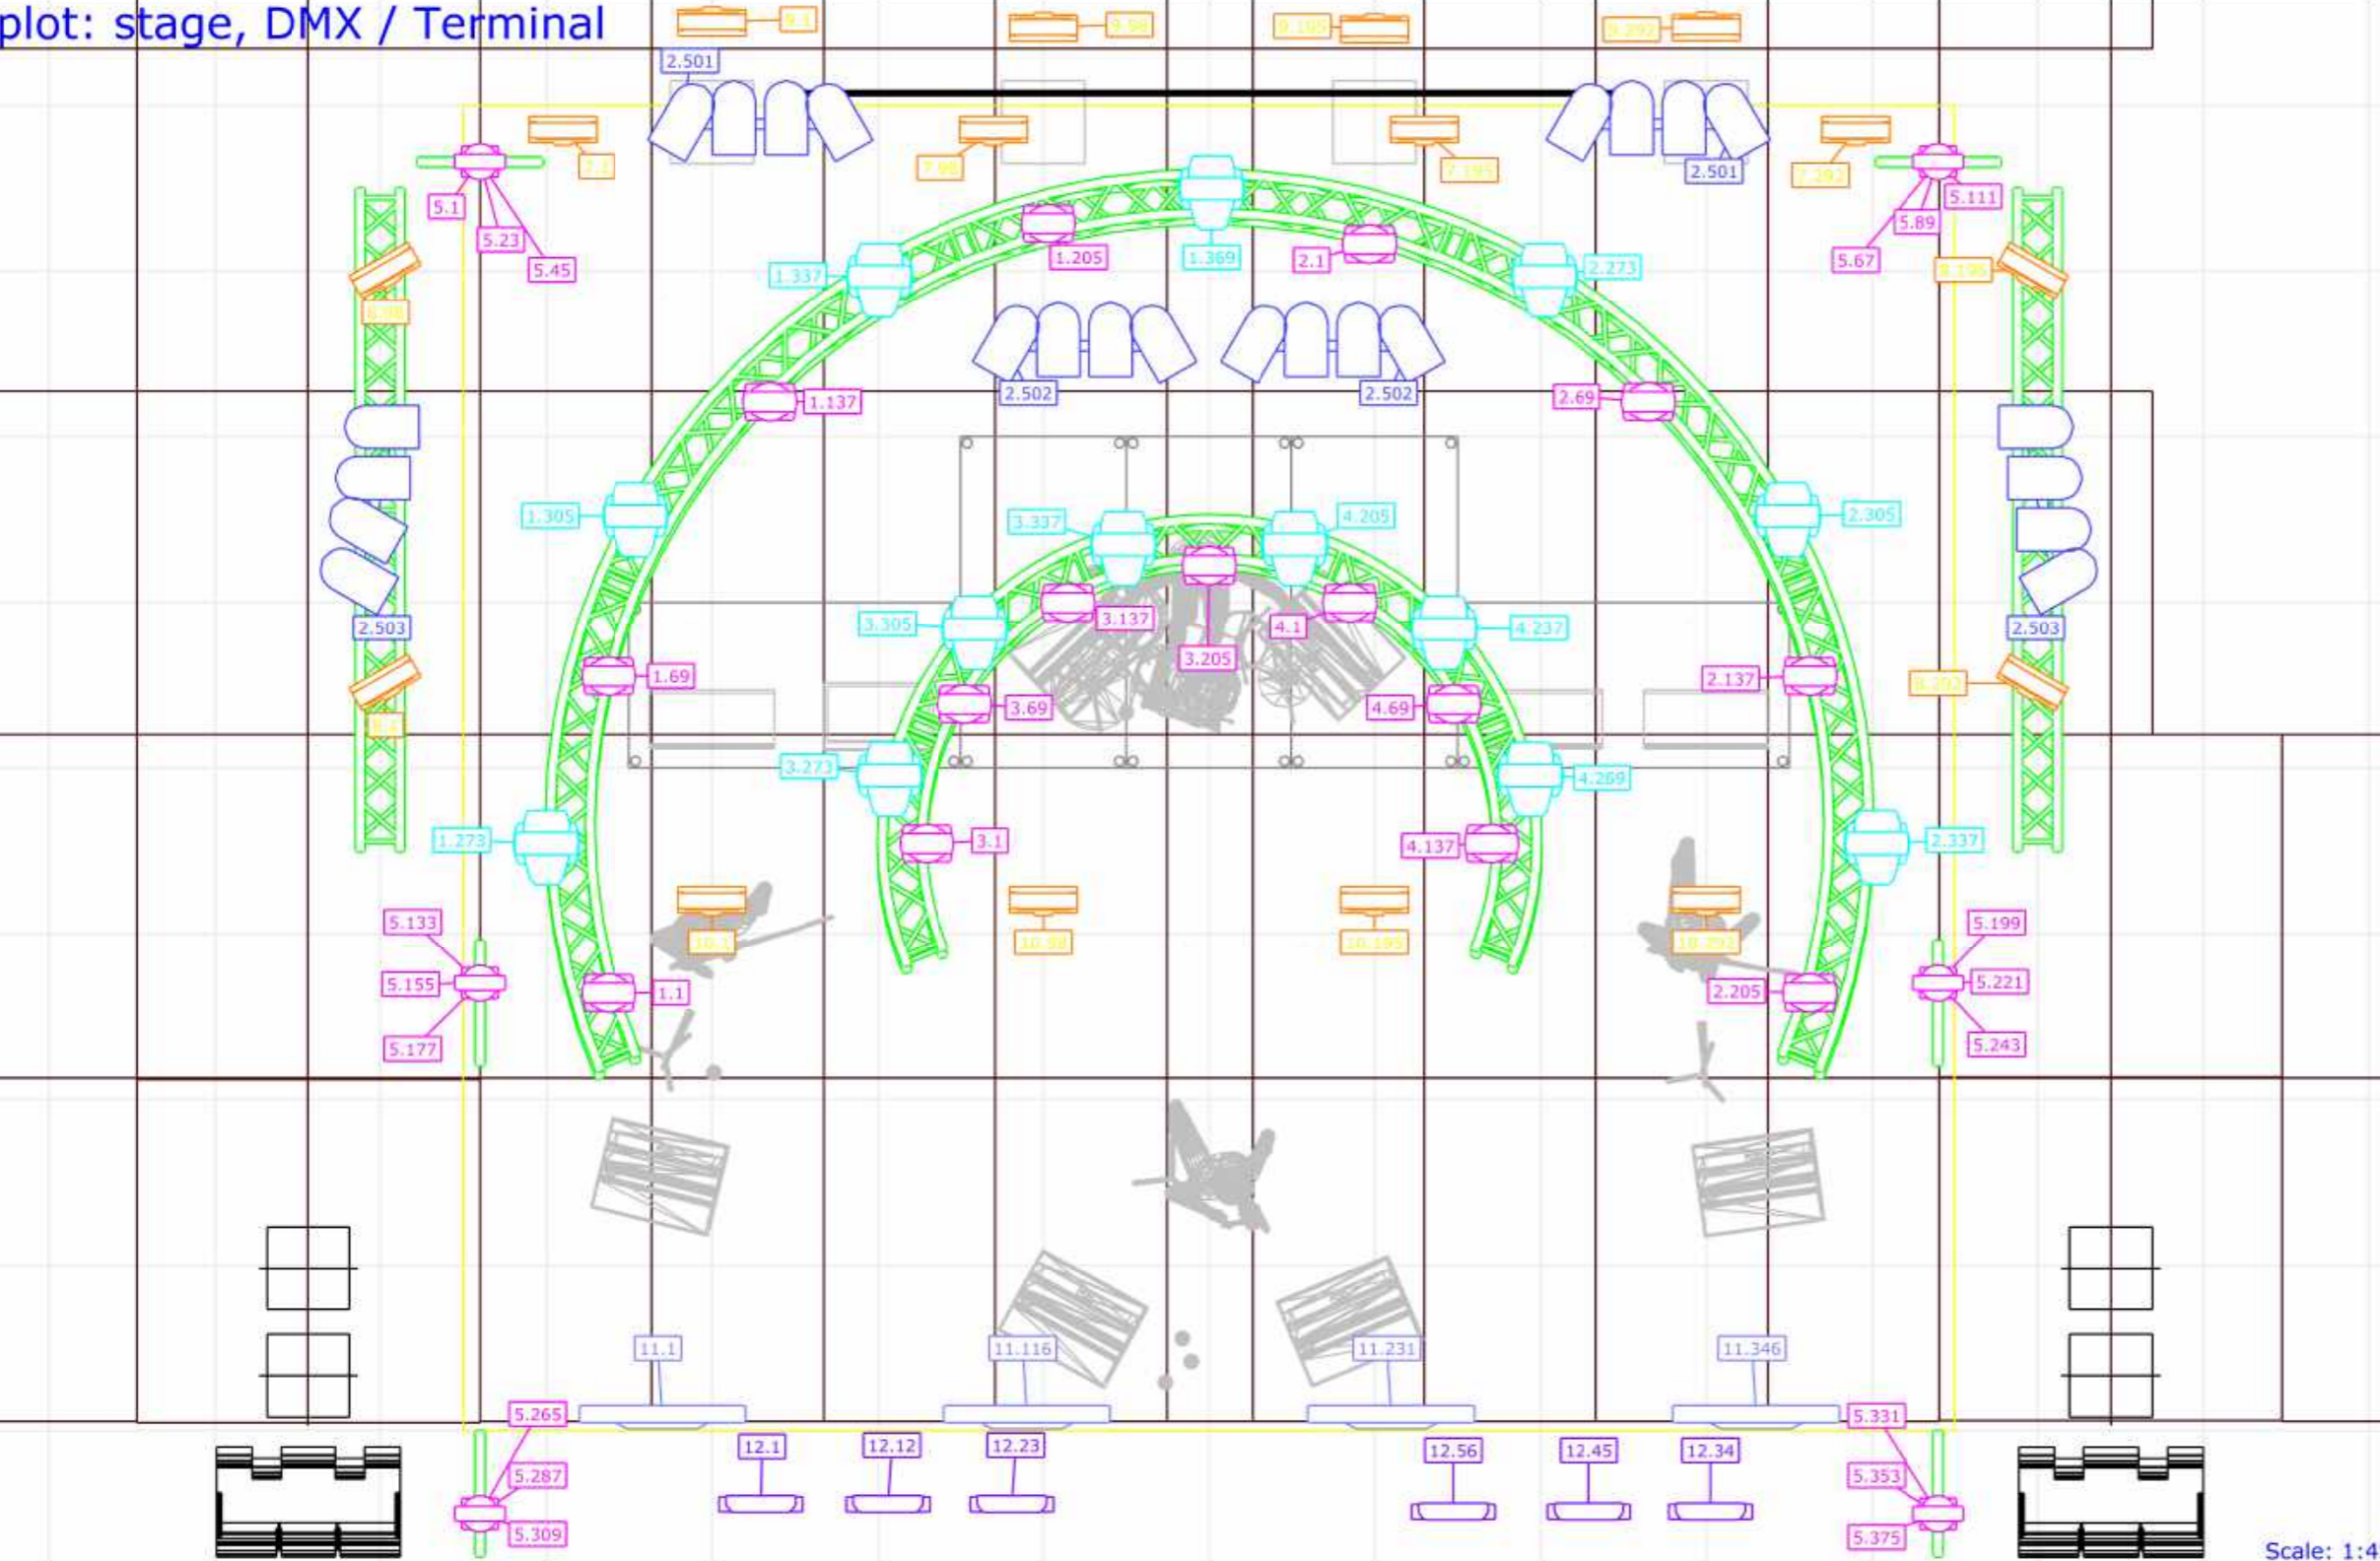

(*) = check with pre-production for availability

-  Color Strike M (25)
-  Moving Head Wash:
18 x Rogue R2X Wash
-  Conventional:
3 x 8 Par 64 ACL
-  Moving Head Wash:
15 x Maverick MK2 Wash
-  Moving Head Spot:
13 x Maverick MK2 Spot
-  Moving LED Batten:
4 x Robin Tetra2
-  Static LED Wash:
6 x COLORado Panel Q40

Scale: 1:45

Scale: 1:45

Project	Roadburn 2023	Project location	Koepelhal, Spoorzone, Tilburg
Drawing version	20230330	Drawing author	DutchGuy Design / Erik Steijvers
		Project date	2023-04-20/21/22/23