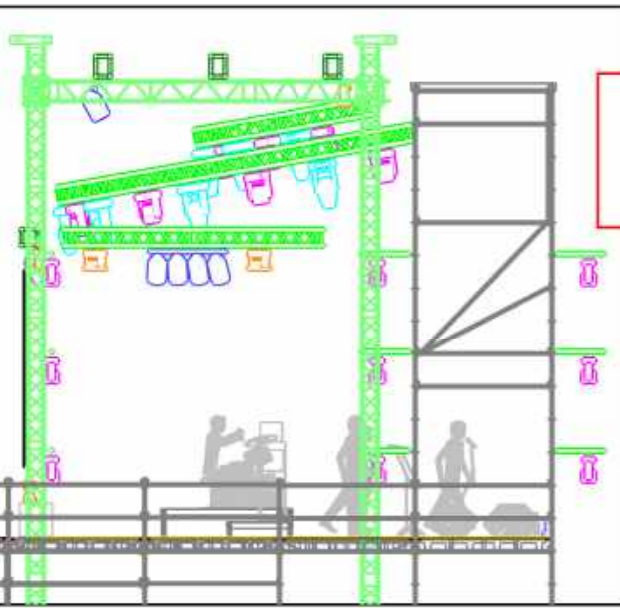

- Color Strike M (25)
- Moving Head Wash:
  18 x Rogue R2X Wash
- Conventional:
  3 x 8 Par 64 ACL
- Moving Head Wash:
  15 x Maverick MK2 Wash
- Moving Head Spot:
  13 x Maverick MK2 Spot
- Moving LED Batten:
  4 x Robin Tetra2
- Static LED Wash:
  6 x COLORado Panel Q40

Control:
1 x MA Lighting GrandMA 3 Full Size
- 20480 parameters
1 x Luminex GigaCore 14R Fiber Switch
3 x ELC Lighting dmxLAN Node GBx 8
- all lighting controlled by sACN

Atmosphere:
2 x MDG AtMe
2 x HazeBase High Power

IP-adresses:

house console:	192.168.021.011	
touring console:	192.168.021.xxx	
submask:	255.255.255.000	
xLAN Node8	201:	192.168.021.201 Stage 1
	202:	192.168.021.202 Stage 2
	203:	192.168.021.203 Stage 3
	251:	192.168.021.251 FoH

Project	Roadburn 2023	Project location	Koepelhal, Spoorzone, Tilburg
Drawing version	20230330	Drawing author	DutchGuy Design / Erik Steijvers
		Project date	2023-04-20/21/22/23