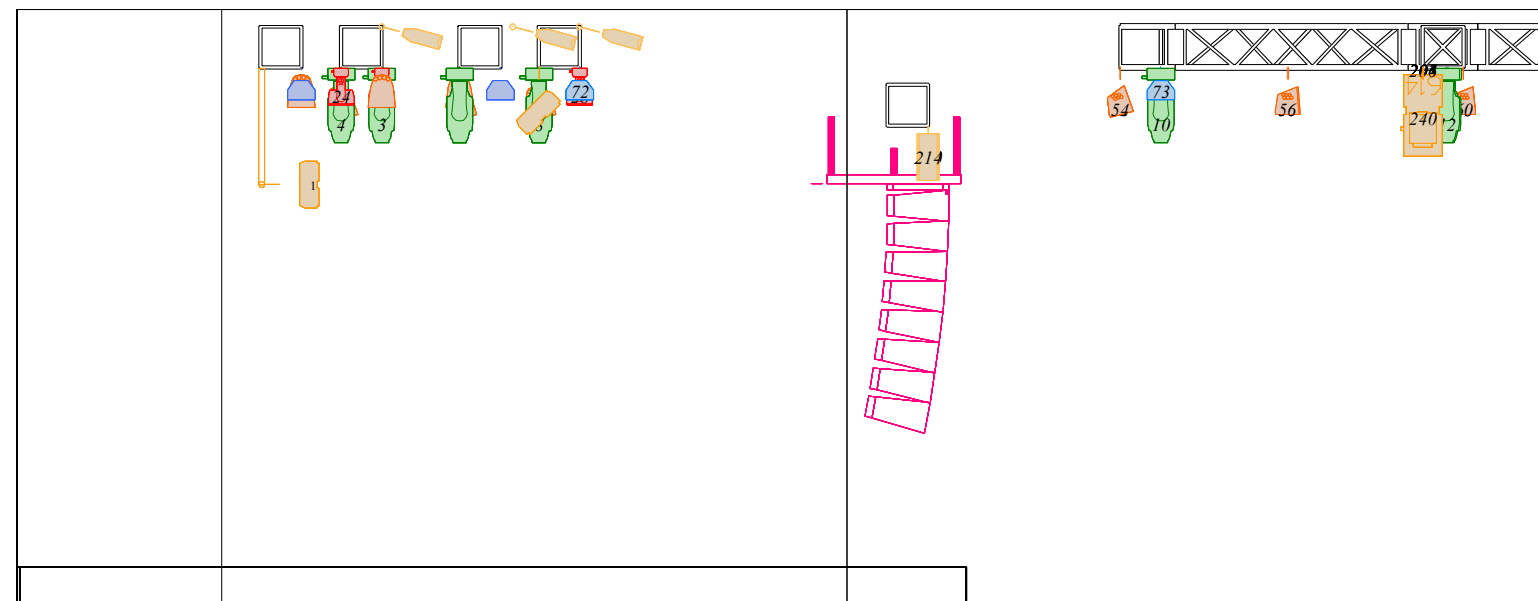

Patchlist Next Stage

Patchlist Next Stage

Source	IP Adress	Subnet Mask
House Console	192.168.1.100	
Guest Console	192.168.X.X	
Stage Switch	192.168.1.101	255.255.0.0
FOH Switch	192.168.102	255.255.0.0
FOH Node	192.168.1.1/2	255.0.0.0
Stage Node	192.168.1.3/4	255.0.0.0
Zwerf Node	192.168.1.7	255.0.0.0

Patchlist Next Stage

Universe : 2		Spot + Wash + Strobe Stage			
#	Patch	Ch	Fixture	Location	Notes
1	2.1	27	Mac Quantum Profile Ext.	Upstage Truss	
2	2.28	27	Mac Quantum Profile Ext.	Upstage Truss	
3	2.55	27	Mac Quantum Profile Ext.	Upstage Truss	
4	2.82	27	Mac Quantum Profile Ext.	Upstage Truss	
5	2.109	27	Mac Quantum Profile Ext.	Downstage Truss	
6	2.136	27	Mac Quantum Profile Ext.	Downstage Truss	
7	2.163	27	Mac Quantum Profile Ext.	Downstage Truss	
8	2.190	27	Mac Quantum Profile Ext.	Downstage Truss	
101	2.217	25	Mac Aura XB Ext.	Upstage Truss	
102	2.242	25	Mac Aura XB Ext.	Upstage Truss	
103	2.267	25	Mac Aura XB Ext.	Upstage Truss	
104	2.292	25	Mac Aura XB Ext.	Upstage Truss	
105	2.317	25	Mac Aura XB Ext.	Downstage Truss	
106	2.342	25	Mac Aura XB Ext.	Downstage Truss	
107	2.367	25	Mac Aura XB Ext.	Downstage Truss	
108	2.392	25	Mac Aura XB Ext.	Downstage Truss	
301	2.417	4	Atomic 3000 4 Ch.	Downstage Truss	
302	2.421	4	Atomic 3000 4 Ch.	Downstage Truss	
Universe: 6		Extra CLF Conan + Extra Atomic 3000			
19	6.1	27	Mac Quantum Profile Ext.	Midstage Truss	
20	6.28	27	Mac Quantum Profile Ext.	Midstage Truss	
21	6.55	27	Mac Quantum Profile Ext.	Midstage Truss	
22	6.82	27	Mac Quantum Profile Ext.	Midstage Truss	
213	6.109	10	CLF Conan	Upstage Truss	
214	6.119	10	CLF Conan	Upstage Truss	
215	6.129	10	CLF Conan	Upstage Truss	
216	6.139	10	CLF Conan	Upstage Truss	
305	6.149	4	Atomic 3000 4 Ch.	Upstage Truss	
306	6.153	4	Atomic 3000 4 Ch.	Upstage Truss	
801	6.165	17	Roxx Cluster B4W	Upstage Truss	
802	6.182	17	Roxx Cluster B4W	Upstage Truss	
803	6.199	17	Roxx Cluster B4W	Midstage Truss	
804	6.216	17	Roxx Cluster B4W	Midstage Truss	